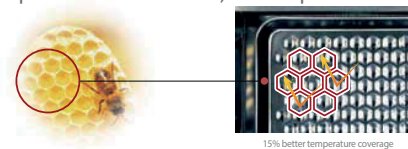

# KOC9C5T

<SPECIFICATION>

- 28 Litre (0.9 cu.ft.)
- Reminder End Signal
- 10 power control levels
- Power consumption : 1250W grill / 1250W convection
- 900W microwave output
- 5 Auto-cook menu
- Child Safety Lock
- 12.7 inches(325mm) turntable
- Steam Cleaning function
- Dimension (WHD) : 513\*311\*383 mm (product)  
: 577\*363\*442 mm (Packaging)
- Weight(Kg) : 16.5 (product) / 18.3 (packaging)

<Progressive Heating System>

<Honeycomb Cavity>

Honeycomb pattern cavity disperses microwaves for more even temperature distribution. In comparison to old models, 15% improved in cooking ability.

<Steam Cleaning>

Steam cleaning uses steam power to lift grease and grime from the cavity in just 10 minutes.

6mins. (Set working)

4mins. (Lifting grime)

Door open & Cleaning

Simply fill a mug cup or small bowl with water and, at the touch of a button, the steam cleaning process begins.