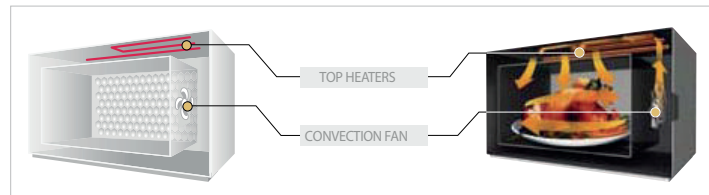

# KOC9C5T

<SPECIFICATION>

- 28 Litre (0.9 cu.ft.)
- Reminder End Signal
- 10 power control levels
- Power consumption : 1250W grill / 1250W convection
- 900W microwave output
- 5 Auto-cook menu
- Child Safety Lock
- 12.7 inches(325mm) turntable
- Steam Cleaning function
- Dimension (WHD) : 513\*311\*383 mm (product)  
: 577\*363\*442 mm (Packaging)
- Weight(Kg) : 16.5 (product) / 18.3 (packaging)

<Progressive Heating System>

<Honeycomb Cavity>

Honeycomb pattern cavity disperses microwaves for more even temperature distribution. In comparison to old models, 15% improved in cooking ability.

<Steam Cleaning>

Steam cleaning uses steam power to lift grease and grime from the cavity in just 10 minutes.

6mins. (Set working)

4mins. (Lifting grime)

Door open & Cleaning

Simply fill a mug cup or small bowl with water and, at the touch of a button, the steam cleaning process begins.