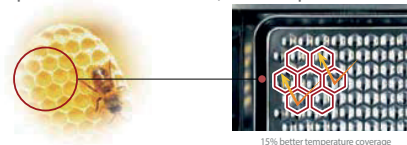

# KOC9C0T/KOC9C0TSL/KOC9C0TC/KO9C0TBK

<KOC9C0T>

<KOC9C0TC>

<KOC9C0TSL>

<KOC9C0TBK>

<SPECIFICATION>

- 28 Litre (0.9 cu.ft.)
- Reminder End Signal
- 10 power control levels
- Power consumption : 1250W grill / 1250W convection
- 900W microwave output
- 5 Auto-cook menu
- Child Safety Lock
- 12.7 inches(325mm) turntable
- Steam Cleaning function
- Dimension (WHD) : 513\*311\*401 mm (product)  
: 569\*363\*431 mm (Packaging)
- Weight(Kg) : 16.5 (product) / 18.1 (packaging)

<Progressive Heating System>

<Honeycomb Cavity>

Honeycomb pattern cavity disperses microwaves for more even temperature distribution. In comparison to old models, 15% improved in cooking ability.

<Steam Cleaning>

Steam cleaning uses steam power to lift grease and grime from the cavity in just 10 minutes.

Simply fill a mug cup or small bowl with water and, at the touch of a button, the steam cleaning process begins.