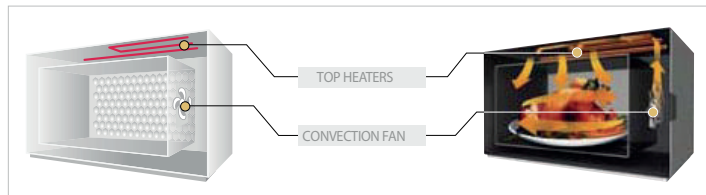

# KOC9C0T/KOC9C0TSL/KOC9C0TC/KO9C0TBK

<KOC9C0T>

<KOC9C0TC>

<KOC9C0TSL>

<KOC9C0TBK>

<SPECIFICATION>

- 28 Litre (0.9 cu.ft.)
- Reminder End Signal
- 10 power control levels
- Power consumption : 1250W grill / 1250W convection
- 900W microwave output
- 5 Auto-cook menu
- Child Safety Lock
- 12.7 inches(325mm) turntable
- Steam Cleaning function
- Dimension (WHD) : 513\*311\*401 mm (product)  
: 569\*363\*431 mm (Packaging)
- Weight(Kg) : 16.5 (product) / 18.1 (packaging)

<Progressive Heating System>

<Honeycomb Cavity>

Honeycomb pattern cavity disperses microwaves for more even temperature distribution. In comparison to old models, 15% improved in cooking ability.

<Steam Cleaning>

Steam cleaning uses steam power to lift grease and grime from the cavity in just 10 minutes.

Simply fill a mug cup or small bowl with water and, at the touch of a button, the steam cleaning process begins.